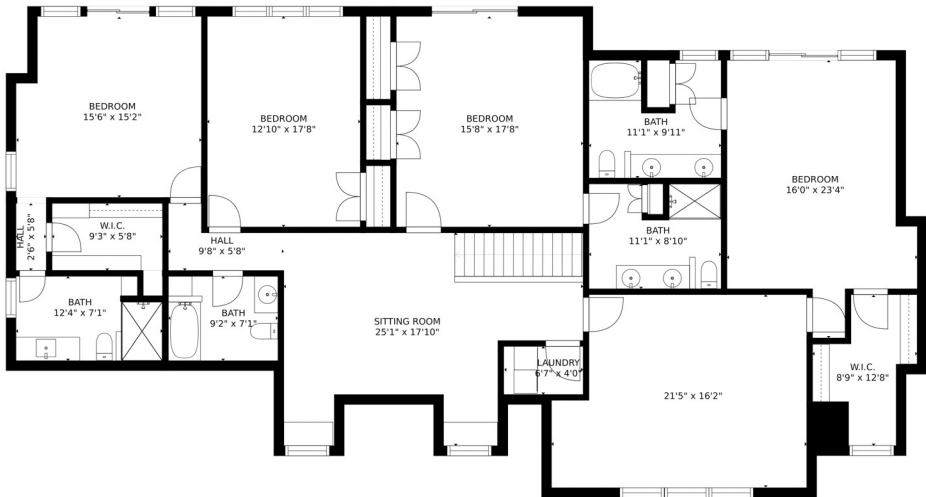

52 Caillouet Lane
Osterville
Upper Level