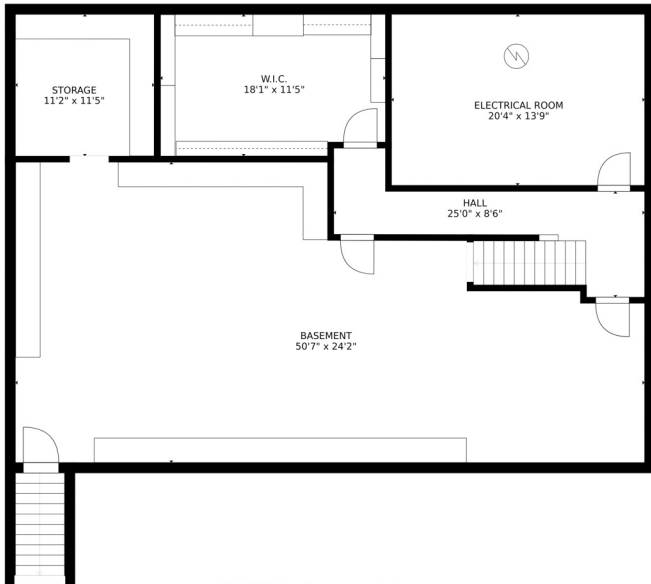

52 Caillouet Lane
Osterville
Lower Level