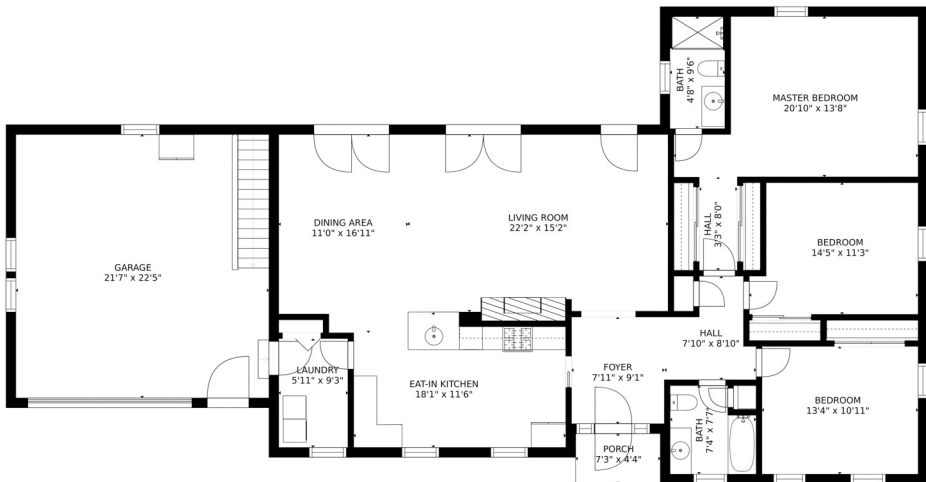

34 Caillouet Lane
Osterville
Main Level