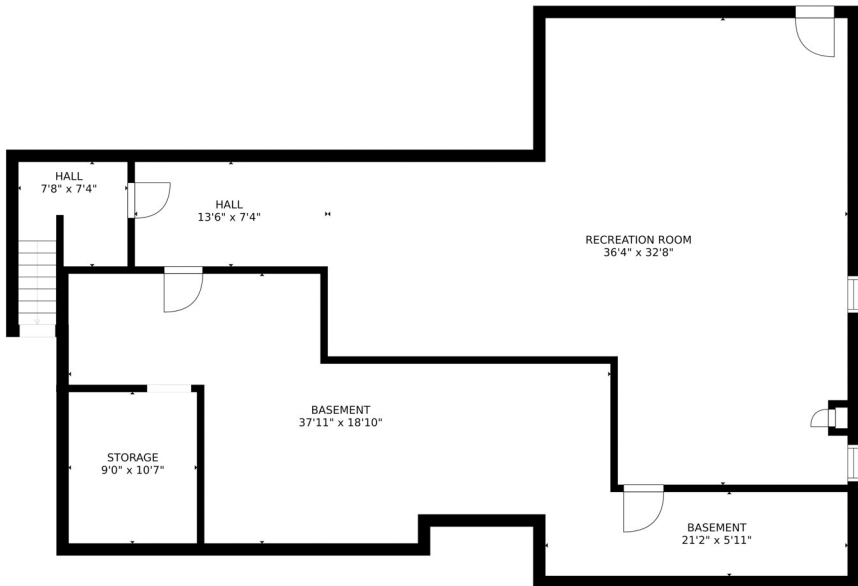

## 52 Caillouet Lane Osterville Main Level

SIZES AND DIMENSIONS ARE APPROXIMATE, ACTUAL MAY VARY.

52 Caillouet Lane  
 Osterville  
 Upper Level

SIZES AND DIMENSIONS ARE APPROXIMATE, ACTUAL MAY VARY.

52 Caillouet Lane  
Osterville  
Lower Level

SIZES AND DIMENSIONS ARE APPROXIMATE, ACTUAL MAY VARY.

34 Caillouet Lane  
 Osterville  
 Main Level

SIZES AND DIMENSIONS ARE APPROXIMATE, ACTUAL MAY VARY.

34 Caillouet Lane  
Osterville  
Lower Level